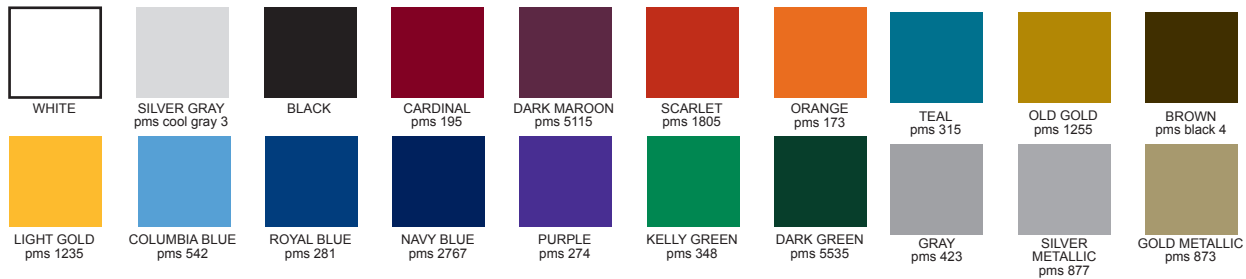

# Perma Logo Vinyl colors available

A variety of perma logo vinyl colors are stocked. *All PMS colors are approximate.*

Custom colors are a minimum order of 250 yards and take 2-4 weeks.

## Fabric colors in stock

We stock many popular throw fabrics.

Don't see the color you need? Please call. Additional colors can be ordered.

Custom Dye Sublimation solid colors are available at additional cost - see full dye sub.

*All PMS colors are approximate.*

**NOTE** - PMS colors are approximate. For exact color matching please request a sample swatch.  
 - Fabric colors pass NFPA 701 Small Scale & California Section 13115